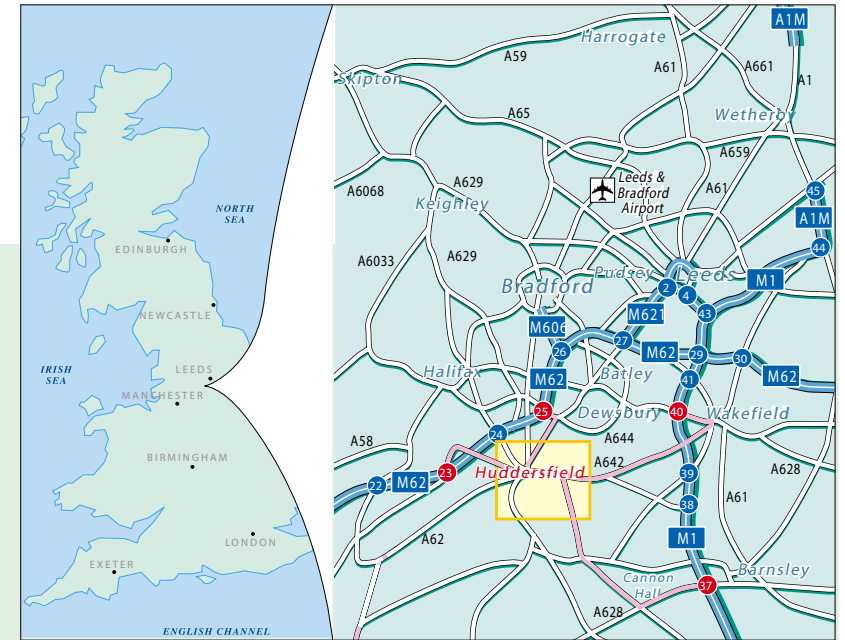

Reliance Precision Limited

Rowley Mills, Penistone Road, Lepton,
Huddersfield HD8 0LE England

Tel:+44 (0) 1484 601 000 www.reliance.co.uk

Public Transport

- Wakefield Station
25 minutes by taxi.
- Huddersfield Station
15 minutes by taxi.
- Manchester Airport
1 hour by road.
- Leeds/Bradford Airport
1 hour by road.

Oldham A62	Bradford (A641)
Wakefield (A642)	Halifax (A629)
Sheffield (A629)	Rochdale (A640)
(M1)	(M62)

WATERLOO

Wakefield A642	Sheffield A629
Barnsley (A637)	(M1)

0017
2,7 km

Sheffield (A629)	Ring Road A62 (M62)
Wakefield (A642)	University
(M1)	Town Centre

0000
0,0 km

Wakefield (A642)	Sheffield A629
Barnsley (A637)	(M1)

0017
2,7 km

Woodsome Hall Golf Course	1/2
Farnley Tyas	2
Honley	4

Huddersfield A642	
Penistone B6433 (A629)	

Sheffield A629	
Kirkburton 1 1/2	
Penistone 9	