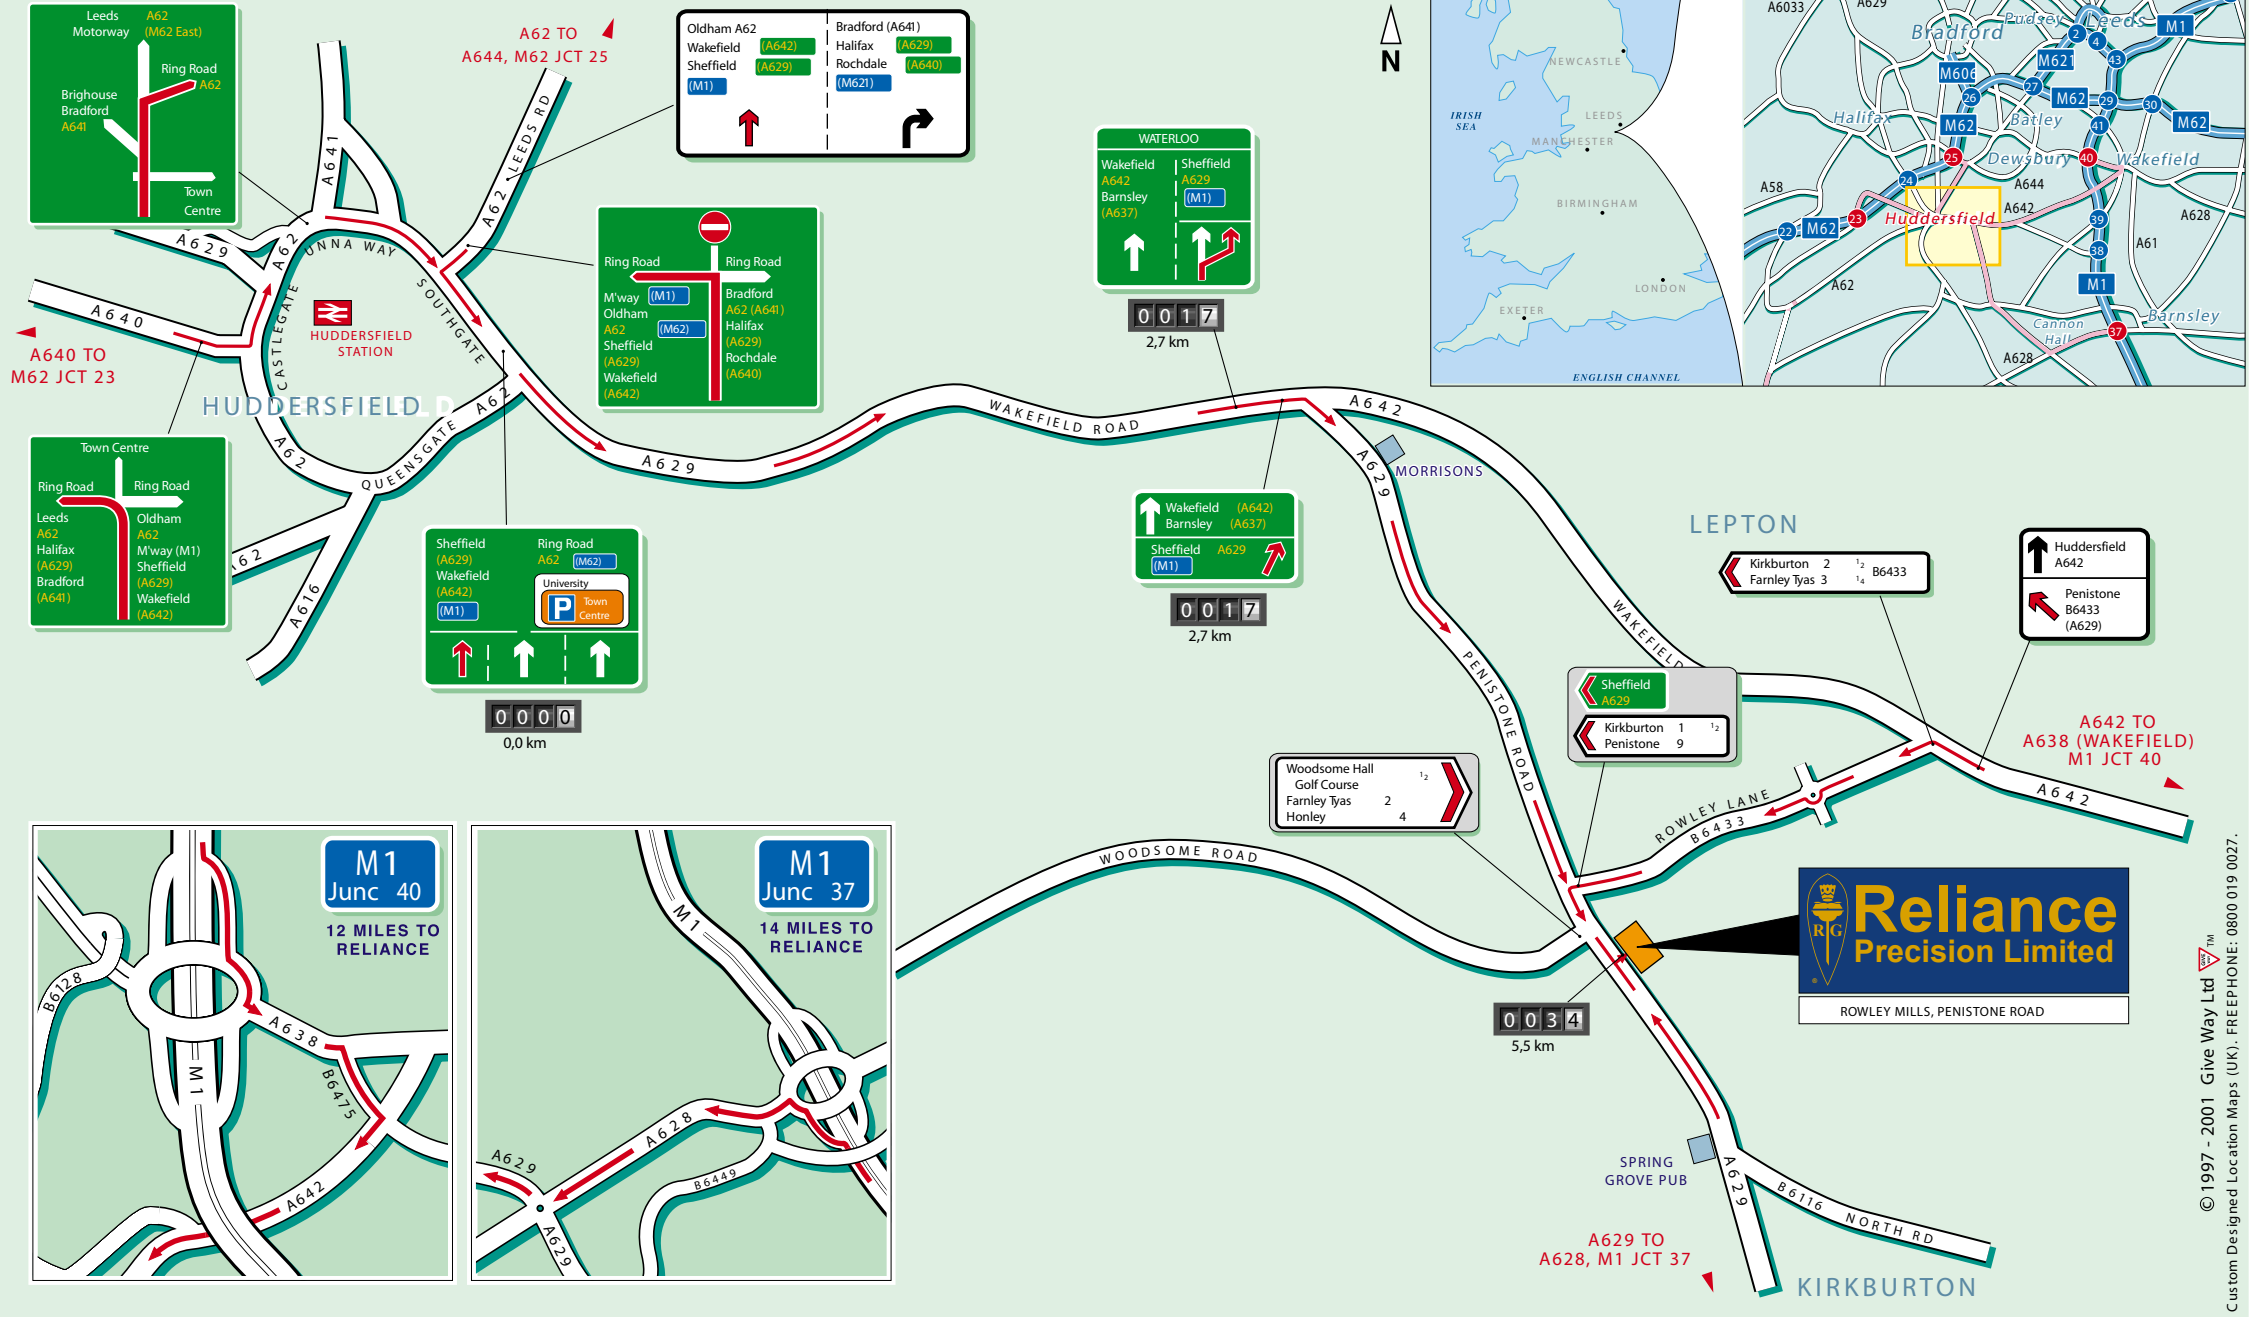

Reliance Precision Limited

Rowley Mills, Penistone Road, Lepton,
Huddersfield HD8 0LE England

Tel:+44 (0) 1484 601 000 www.reliance.co.uk

Public Transport

- Wakefield Station
25 minutes by taxi.
- Huddersfield Station
15 minutes by taxi.
- Manchester Airport
1 hour by road.
- Leeds/Bradford Airport
1 hour by road.

Oldham A62	Bradford (A641)
Wakefield (A642)	Halifax (A629)
Sheffield (A629)	Rochdale (A640)
(M1)	(M62)

WATERLOO

Wakefield A642	Sheffield A629
Barnsley (A637)	(M1)

0017
2,7 km

Sheffield (A629)	Ring Road A62 (M62)
Wakefield (A642)	University
(M1)	Town Centre

0000
0,0 km

Wakefield (A642)	Sheffield A629
Barnsley (A637)	(M1)

0017
2,7 km

Woodsome Hall Golf Course	1/2
Farnley Tyas	2
Honley	4

Huddersfield A642	
Penistone B6433 (A629)	

Sheffield A629	
Kirkburton 1 1/2	
Penistone 9	

Kirkburton 2 1/2	B6433
Farnley Tyas 3 1/4	

A642 TO A638 (WAKEFIELD) M1 JCT 40