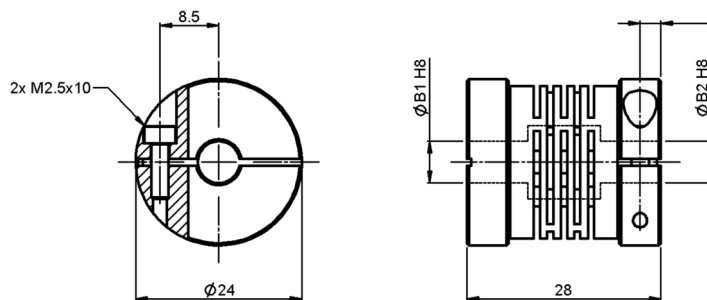

#### Part number selection table

Part Number	Coupling Material		Bore H8 Ød1	Bore H8 Ød2
	Hub	Connecting Element		
RSKPK-2428-06-06	Aluminium	Reinforced	6	6
RSKPK-2428-08-06		Fiberglass	8	6
RSKPK-2428-10-06		(6.6 polyamide)	10	6
RSKPK-2428-10-10			10	10

#### Technical specification:

Size Ref	Max Speed min <sup>-1</sup>	Max Torque Ncm	Misalignment			Torsional Stiffness Nm/rad	Radial Stiffness N/mm	Moment of Inertia gcm <sup>2</sup>	Screw Clamping Torque Ncm	Temperature Range °C	Approx Weight g
			Radial mm	Axial mm	Angular deg						
RSKPK-2428	10,000	80	±0.3	±0.2	±3	38	115	23.5	65	-10 to +80	19